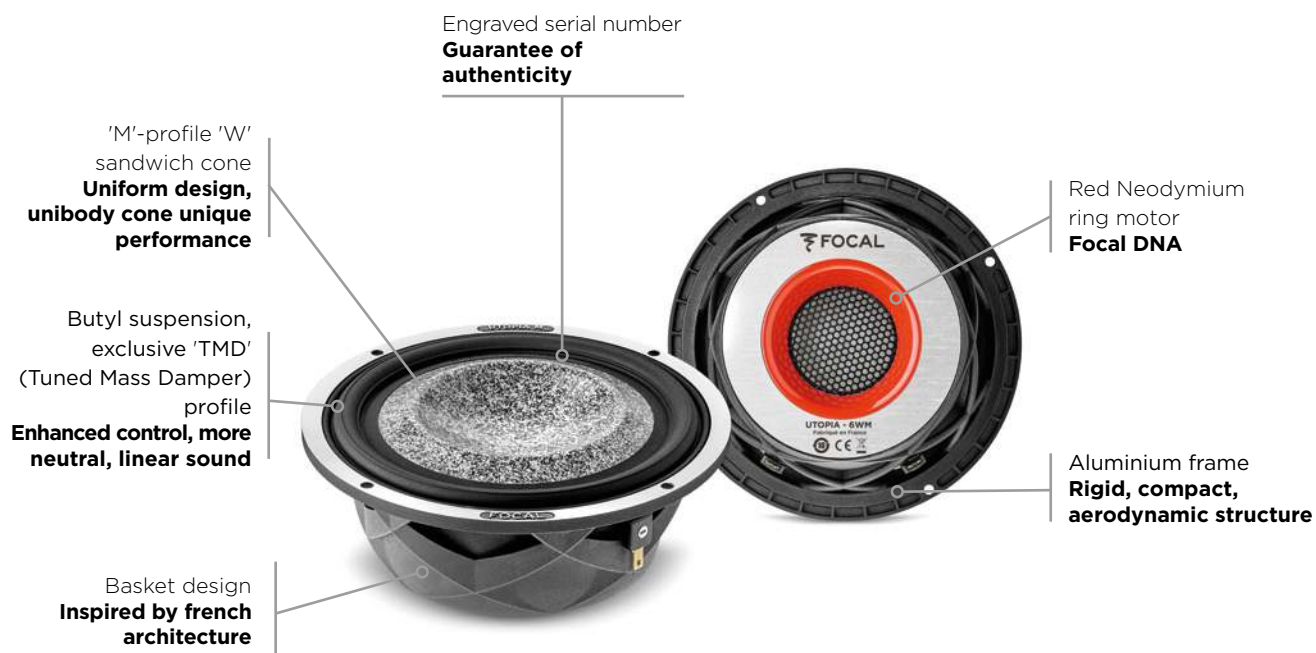

UTOPIA M 6WM

Product Data Sheet

Woofer 6¹/₂"

Key points

- 'M'-profile 'W' cone
- 'TMD' suspension
- 80mm (3.1") voice coil
- Shallow depth

Type	Woofer
Woofer	(6 ¹ / ₂ "") 165mm
Voice coil diameter	(3.1") 80mm
Motor	Neodymium
Cone	'M'-profile 'W'
Suspension	Tuned Mass Damper (TMD®)
Impedance	4Ω
Max. power	200W
Nom. power	100W
Sensitivity (2.83 V/1 m)	91.5dB
Frequency response	60Hz - 6kHz
Accessories	Mounting screws supplied Optional grilles